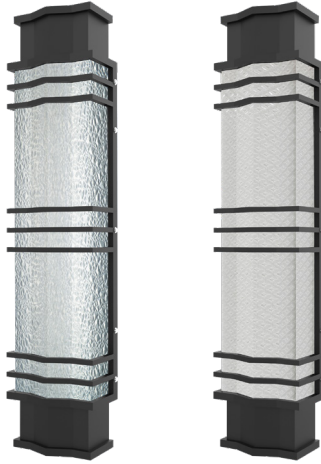

# LED COLOSSAL WALL SCONCE SERIES

Rainy Lens      Textured Lens

## Technical Specifications

Size:	See Reverse
Watts:	3ft: 20W 6ft: 50W
Lumen:	3ft: 2,400lm 6ft: 6,000lm
CCT:	3000K   4000K
Voltage:	AC90-130V
Dimmable:	TRIAC
Beam Angle:	120°
Bulb:	T8 Integrated
CRI:	>80
PF:	≥0.95
IP Rate:	IP55
Materials:	304 Stainless Steel, Acrylic
Housing Color:	Matte Black, Rainy   Textured
Bulb Lifespan:	50,000 hours

## Features

SARIN's COLOSSAL Wall Sconces are as bold as they are beautiful. Each light is illuminated with removable T8 Integrated Tubes, which means the fixture itself lasts almost indefinitely. Made by hand from durable stainless steel, these works of art have a powder-coated finish that will still look new beyond its 3-year product warranty. The faceted design reminds us of a set gemstone to give a feeling of wealth and elegance.

## Dimensions