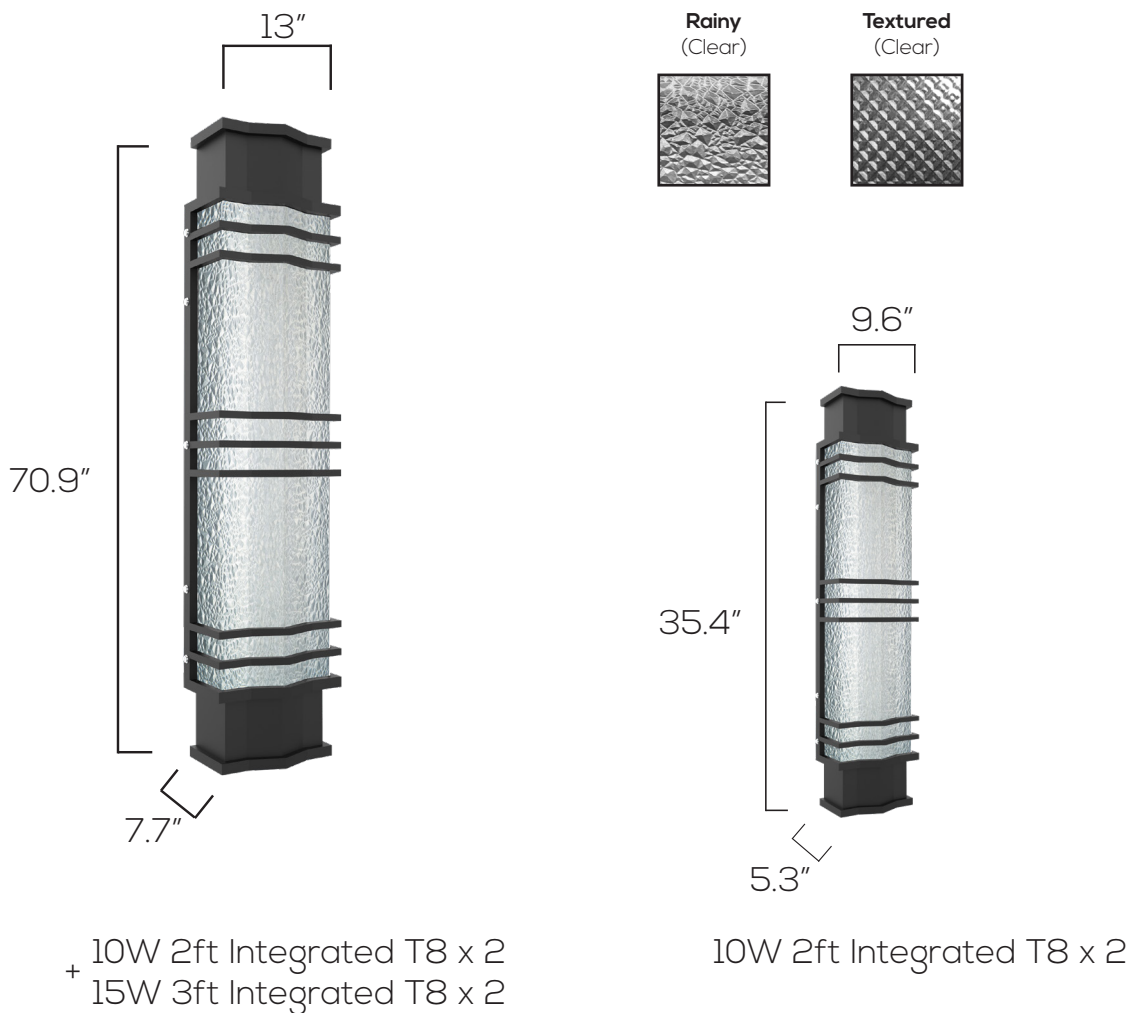

## Technical Specifications

Size:	See Reverse
Watts:	3ft: 20W 6ft: 50W
Lumen:	3ft: 2,400lm 6ft: 6,000lm
CCT:	3000K   4000K
Voltage:	AC90-130V
Dimmable:	TRIAC
Beam Angle:	120°
Bulb:	T8 Integrated
CRI:	>80
PF:	≥0.95
IP Rate:	IP55
Materials:	304 Stainless Steel, Acrylic
Housing Color:	Matte Black, Rainy   Textured
Bulb Lifespan:	50,000 hours

## Features

SARIN's COLOSSAL Wall Sconces are as bold as they are beautiful. Each light is illuminated with removable T8 Integrated Tubes, which means the fixture itself lasts almost indefinitely. Made by hand from durable stainless steel, these works of art have a powder-coated finish that will still look new beyond its 3-year product warranty. The faceted design reminds us of a set gemstone to give a feeling of wealth and elegance.

## Dimensions

## Model Numbers

● 3000K ○ 4000K

3ft BWS107, Rainy  
SES-BWS107-3FT-RAINY  
#11013-3 ● #11013-4 ○

6ft BWS107, Rainy  
SES-BWS107-6FT-RAINY  
#11014-3 ● #11014-4 ○

3ft Textured Acrylic Cover  
SES-BWS107-3FT-COV  
#41013-A